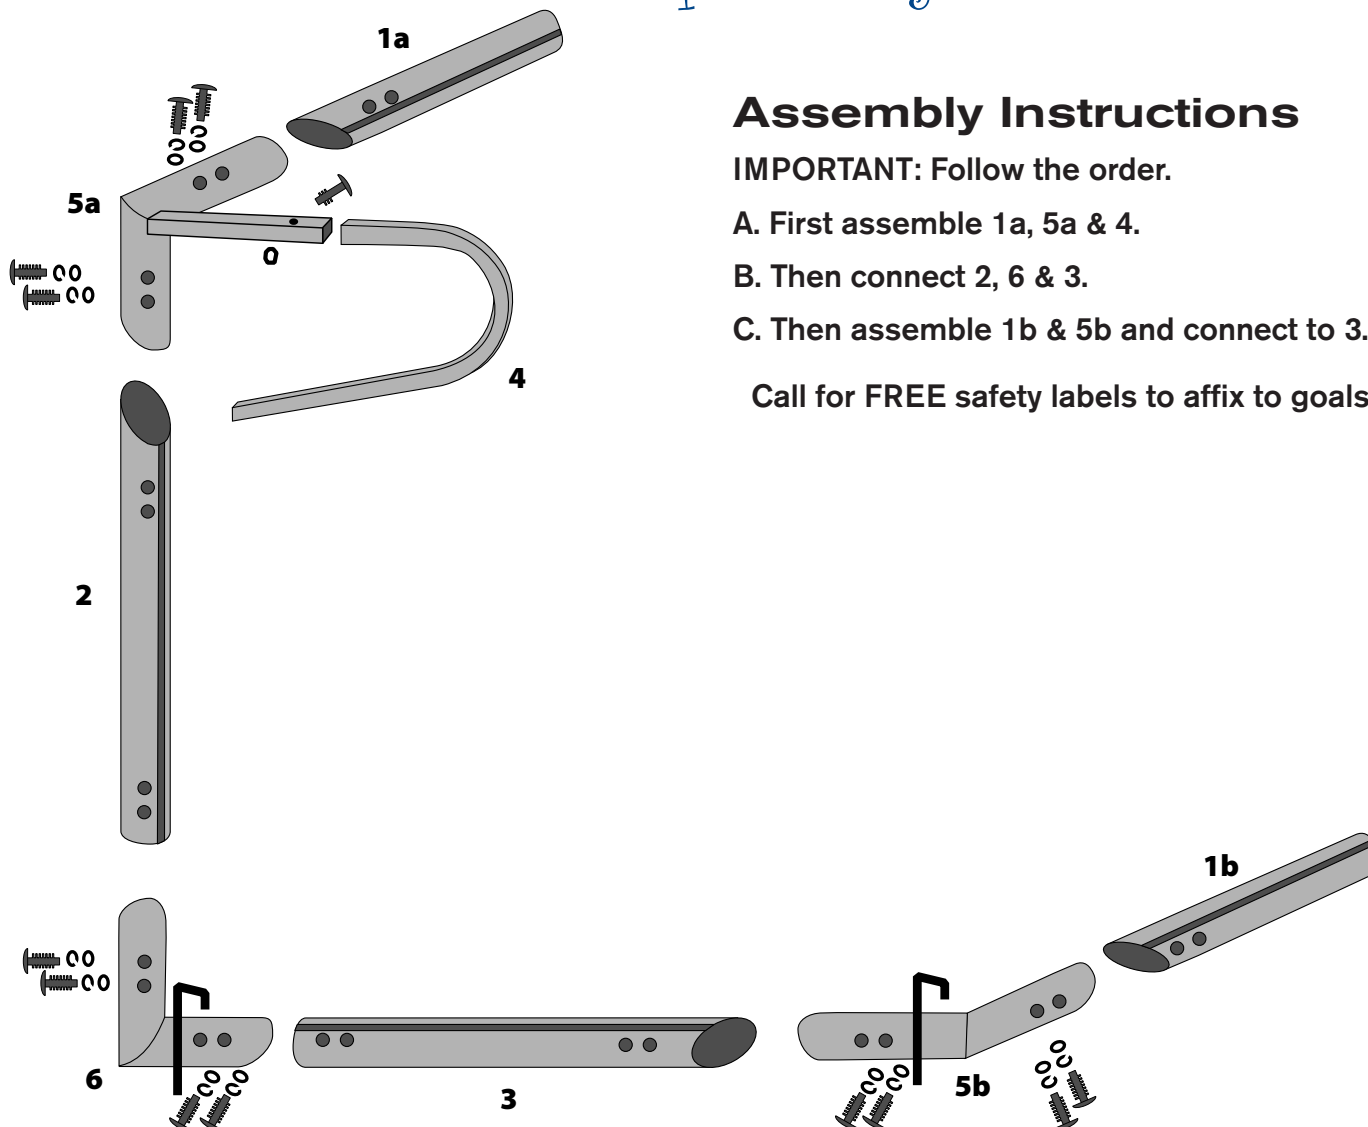

Fold-A-Goal

Deluxe European Goals

WARNING

**ALWAYS
ANCHOR GOAL**
Unsecured Goal
Can Fall Over
Causing
Injury or Death

**NEVER CLIMB
ON GOAL**
Goal Can Fall
Over Causing
Serious Injury
or Death

FOLD-A-GOAL
Manufactured By
D. HAUPTMAN CO., INC.
Los Angeles, CA (800) 542-4625

Assembly Instructions

IMPORTANT: Follow the order.

- A. First assemble 1a, 5a & 4.
- B. Then connect 2, 6 & 3.
- C. Then assemble 1b & 5b and connect to 3.

Call for **FREE** safety labels to affix to goals.