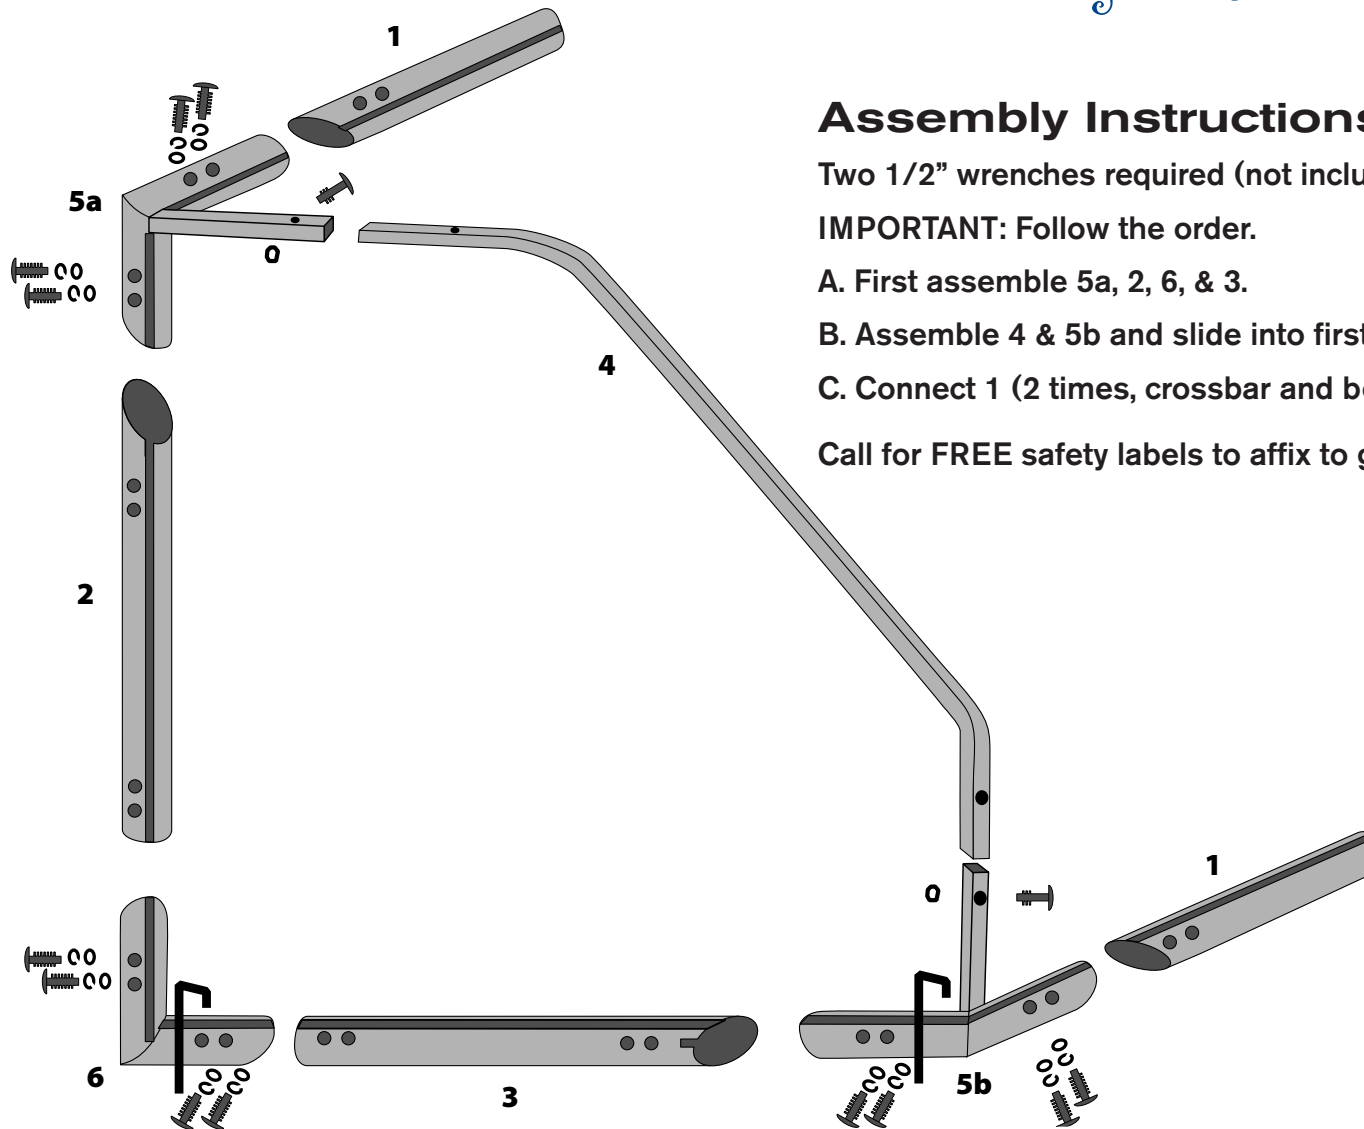

Fold-A-Goal

Deluxe Pro Aluminum Goals

WARNING

ALWAYS ANCHOR GOAL

Unsecured Goal
Can Fall Over
Causing
Injury or Death

NEVER CLIMB ON GOAL

Goal Can Fall
Over Causing
Serious Injury
or Death

FOLD-A-GOAL
Manufactured By
D. HAUPTMAN CO., INC.
Los Angeles, CA (800) 542-4625

Assembly Instructions

Two 1/2" wrenches required (not included)

IMPORTANT: Follow the order.

A. First assemble 5a, 2, 6, & 3.

B. Assemble 4 & 5b and slide into first assembly.

C. Connect 1 (2 times, crossbar and bottom bar)