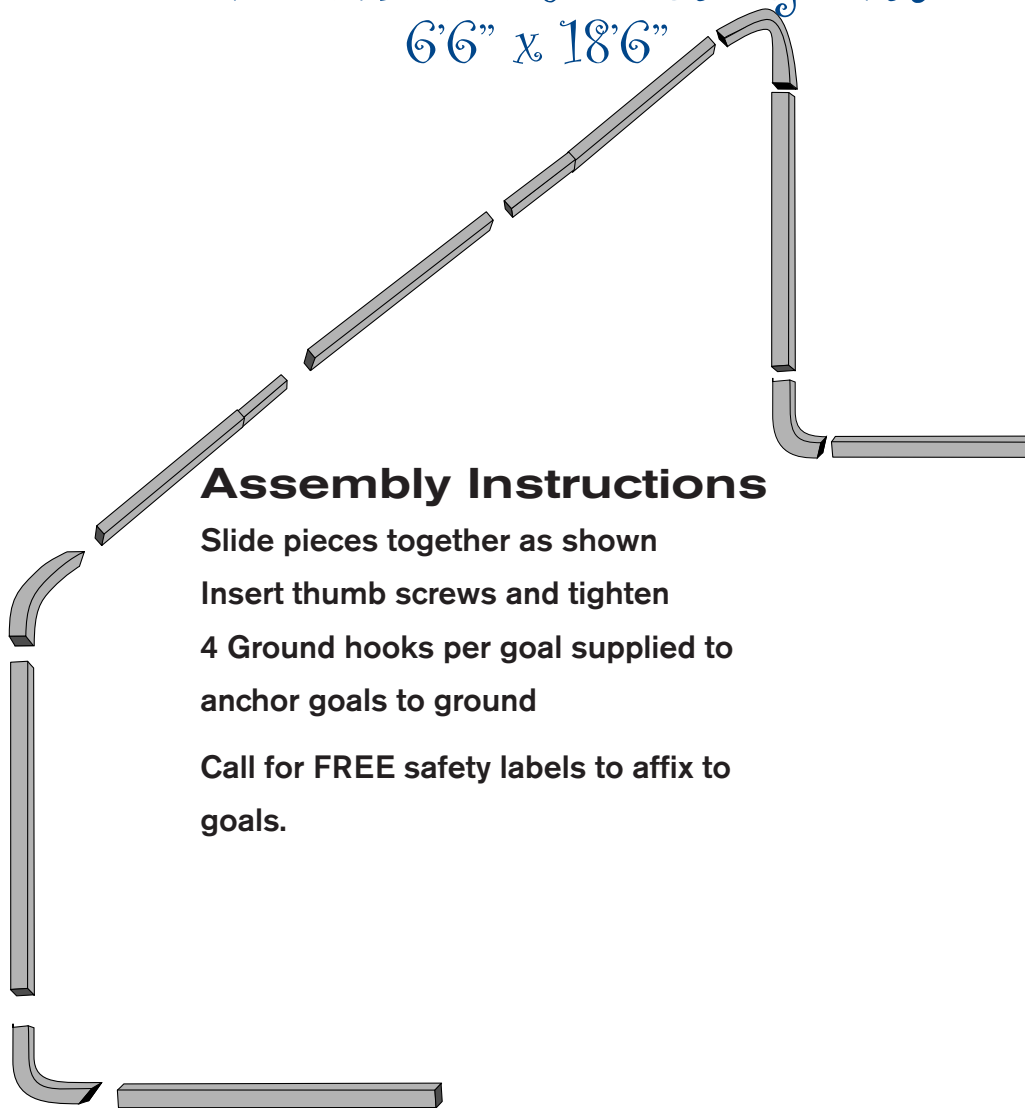

Fold-A-Goal

Standard Model Goals
6'6" x 18'6"

WARNING

**ALWAYS
ANCHOR GOAL**
Unsecured Goal
Can Fall Over
Causing
Injury or Death

**NEVER CLIMB
ON GOAL**
Goal Can Fall
Over Causing
Serious Injury
or Death

FOLD-A-GOAL
Manufactured By
D. HAUPTMAN CO., INC.
Los Angeles, CA (800) 542-4625

Assembly Instructions

Slide pieces together as shown

Insert thumb screws and tighten

4 Ground hooks per goal supplied to
anchor goals to ground

Call for FREE safety labels to affix to
goals.

www.fold-a-goal.com
info@fold-a-goal.com